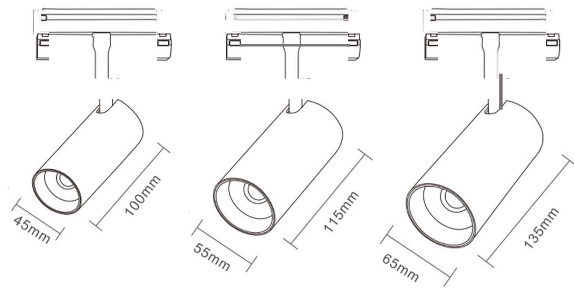

48V Magnetic Track Light Series

Item No	Power	Product Size	Beam angle	Color	LED Chip
TRM-24	7W	Φ45*100mm	24°/36°	Black/White	Bridgelux
TRM-25	12W	Φ55*115mm	24°/36°	Black/White	Bridgelux
TRM-26	20W	Φ65*135mm	24°/36°	Black/White	Bridgelux