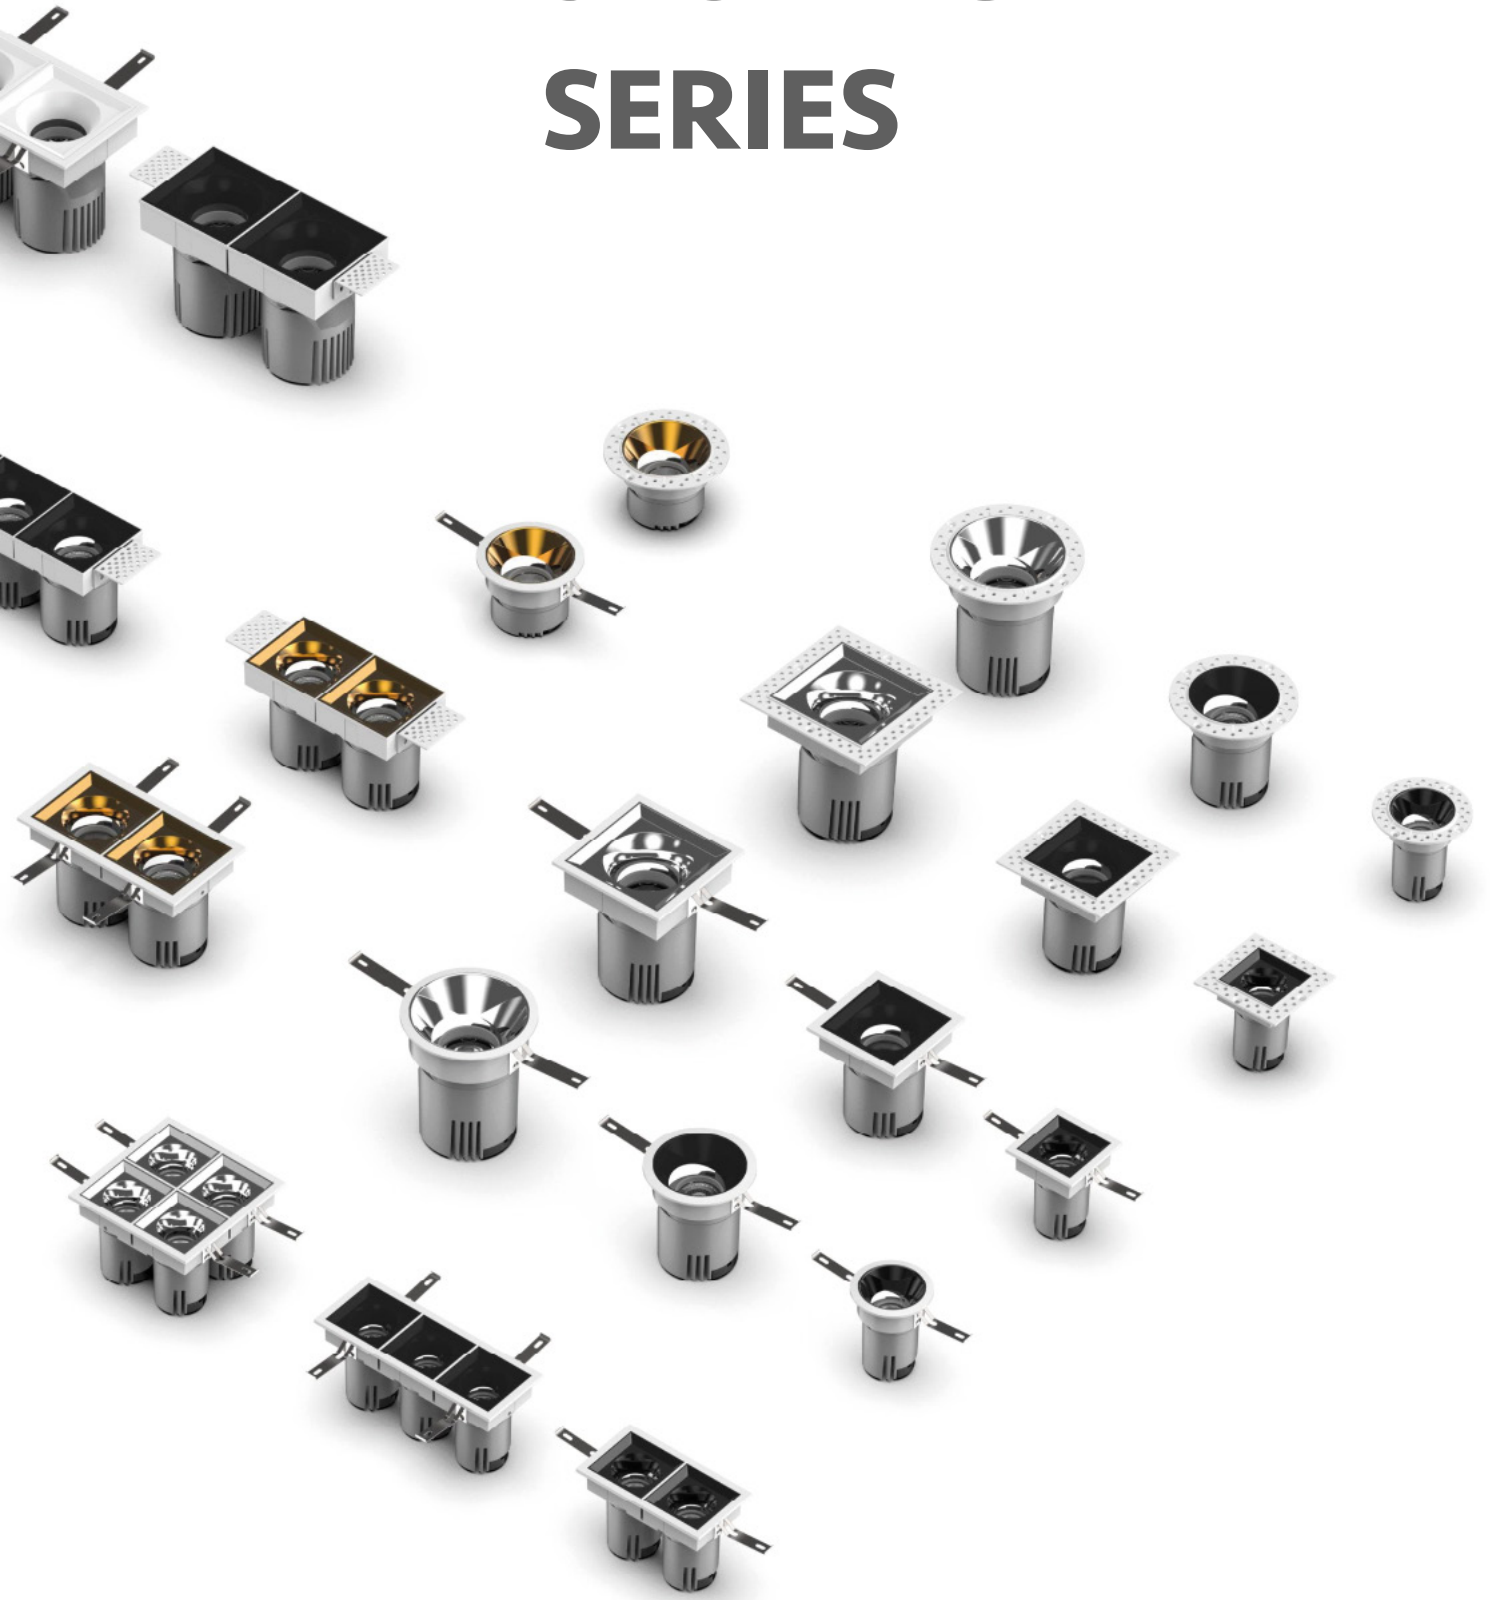

48V Round Magnetic Grille Track Light Series

Item No	Power	Product Size	Beam angle	LED Chip
TRM-33	6W	180mm	24°/36°	OSRAM
TRM-34	12W	360mm	24°/36°	OSRAM

48V Round Magnetic Folding Track Light Series

Item No	Power	Product Size	Beam angle	LED Chip
TRM-35	-8W	180mm	120°	OSRAM
TRM-36	-15W	360mm	120°	OSRAM

48V Round Magnetic Track Light Series

Item No	Power	Product Size	Beam angle	LED Chip
TRM-37	-5W	35*80mm	24°/36°	Bridgelux
TRM-38	10W	45*120mm	24°/36°	Bridgelux

48V Round Magnetic Fold Grille Light Series

Item No	Power	Product Size	Beam angle	LED Chip
TRM-39	-6W	60*22*117mm	24°/36°	OSRAM

48V Round Magnetic Single Light series

Item No	Power	Product Size	Beam angle	LED Chip
TRM-40	-3W	--	24°	OSRAM

Round Through conductive module

Round Input conductive module

Round Built-in 48V power supply

L20 Surface

SPOT LIGHT SERIES

The Art of simplicity