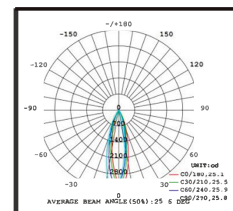

48V Magnetic Grille Light Series

Item No	Power	Product Size	Beam angle	Color	LED Chip
TRM-04	6W	L112*W22*H25mm	24°/36°	Black/White	OSRAM
TRM-05	12W	L222*W22*H25mm	24°/36°	Black/White	OSRAM