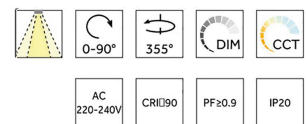

CCT: 3000K 6000K

220V LED Track Light Series

Item No	Power	Product Size	Beam angle	Color	LED Chip
TRM-66	6W	L110*W22*90mm	24°	Black/White	OSRAM
TRM-67	12W	L220*W22*90mm	24°	Black/White	OSRAM

CCT: 3000K  6000K