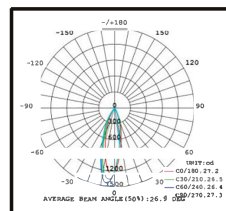

48V Magnetic Grille Light Series

Item No	Power	Product Size	Beam angle	Color	LED Chip
TRM-04	6W	L112*W22*H25mm	24°/36°	Black/White	OSRAM
TRM-05	12W	L222*W22*H25mm	24°/36°	Black/White	OSRAM