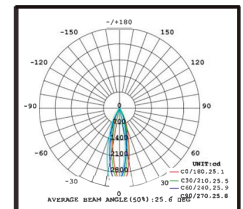

48V Magnetic Adjustable Grille Light Series

Item No	Power	Product Size	Beam angle	Color	LED Chip
TRM-06	6W	L113*W22*H55mm	24°	Black/White	OSRAM
TRM-07	12W	L226*W22*H55mm	24°	Black/White	OSRAM