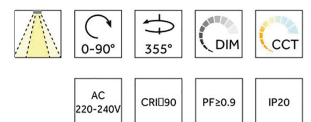

Item No	Power	Product Size	Beam angle	Color	LED Chip
TRM-75	10W	Φ50*100mm	15°/24°/36°	Black/White	2/3/4 wire OSRAM /Cree Sanan/Bridgelux
TRM-76	20W	Φ60*135mm	15°/24°/36°	Black/White	2/3/4 wire OSRAM /Cree Sanan/Bridgelux
TRM-77	30W	Φ80*150mm	15°/24°/36°	Black/White	2/3/4 wire OSRAM /Cree Sanan/Bridgelux
TRM-78	40W	Φ90*180mm	15°/24°/36°	Black/White	2/3/4 wire OSRAM /Cree Sanan/Bridgelux

CCT: 3000K 6000K