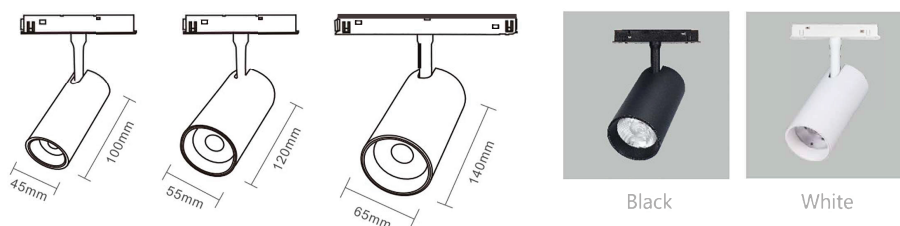

48V Magnetic Track Light Series

Item No	Power	Product Size	Beam angle	Color	LED Chip
TRM-10	7W	Φ45*100mm	24°/36°	Black/White	Bridgelux
TRM-11	12W	Φ55*120mm	24°/36°	Black/White	Bridgelux
TRM-12	20W	Φ65*140mm	24°/36°	Black/White	Bridgelux