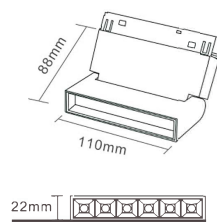

Black

48V Magnetic Folding Light Series

Item No	Power	Product Size	Beam angle	Color	LED Chip
TRM-08	6W	L110*W22*H88mm	24°	Black/White	OSRAM
TRM-09	12W	L220*W22*H88mm	24°	Black/White	OSRAM