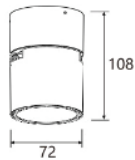

Black

White

Adjustable Folding Surface Cylinder

Item No	Power	Product Size	Beam angle	Color	LED Chip
TRM-55	10W	Φ72*108mm	15°/24°/36°/55°	Black/White	Bridgelux/Sanan
TRM-56	20W	Φ92*130mm	15°/24°/36°/55°	Black/White	Bridgelux/Sanan

CCT: 3000K

6000K