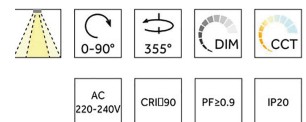

Adjustable Folding Recessed Cylinder

Item No	Power	Product Size	Beam angle	Color	LED Chip
TRM-57	10 W	Φ72*108mm Φ83mm	15°/24°/36°/55°	Black/White	Bridgelux/Sanan
TRM-58	20W	Φ92*130mm Φ100mm	15°/24°/36°/55°	Black/White	Bridgelux/Sanan
TRM-59	10W	Φ72*108mm	15°/24°/36°/55°	Black/White	Bridgelux/Sanan
TRM-60	20W	Φ92*130mm	15°/24°/36°/55°	Black/White	Bridgelux/Sanan

CCT: 3000K 6000K