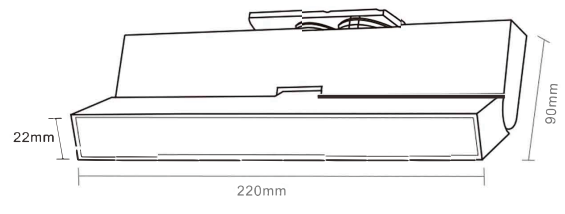

220V LED Track Light Series

Item No	Power	Product Size	Beam angle	Color	LED Chip
TRM-68	6W	L110*W22*90mm	24°	Black/White	OSRAM
TRM-69	12W	L220*W22*90mm	24°	Black/White	OSRAM

CCT: 3000K 6000K