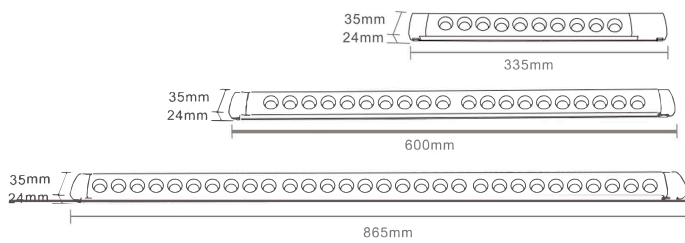

48V Magnetic Grille Light Series

Item No	Power	Product Size	Beam angle	Color	LED Chip
TRM-15	10W	L335*W35*H24mm	24°	Black/White	OSRAM
TRM-16	20W	L600*W35*H24mm	24°	Black/White	OSRAM
TRM-17	30W	L865*W35*H24mm	24°	Black/White	OSRAM