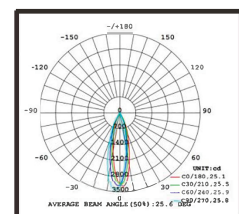

48V Magnetic Folding Light Series

Item No	Power	Product Size	Beam angle	Color	LED Chip
TRM-08	6W	L110*W22*H88mm	24°	Black/White	OSRAM
TRM-09	12W	L220*W22*H88mm	24°	Black/White	OSRAM