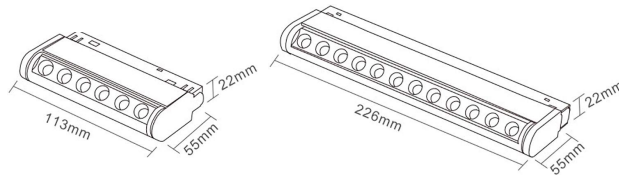

### 48V Magnetic Grille Light Series

Item No	Power	Product Size	Beam angle	Color	LED Chip
<b>TRM-04</b>	6W	L112*W22*H25mm	24°/36°	Black/White	OSRAM
<b>TRM-05</b>	12W	L222*W22*H25mm	24°/36°	Black/White	OSRAM