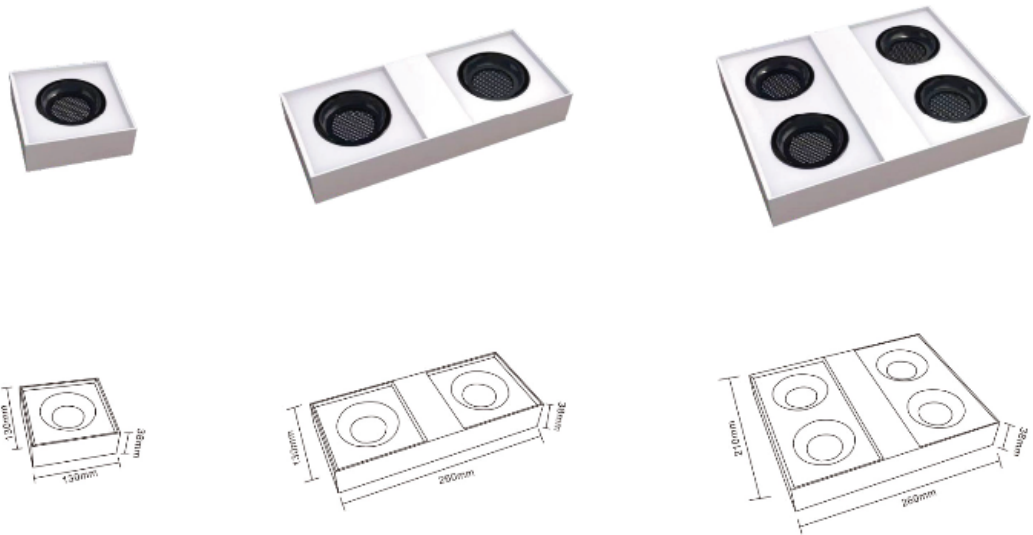

Reflector

The Square & Thinner Down Light Series

Item No	Power	Product Size	Beam Angle	Cut Size	LED Chip
TRM-93	8W	130*110*38mm	24°	Black/White	Bridgelux/Sanan
TRM-94	20W	260*110*38mm	24°	Black/White	Bridgelux/Sanan
TRM-95	40W	260*210*38mm	24°	Black/White	Bridgelux/Sanan

CCT: 3000K 6000K