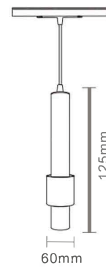

48V Magnetic Pendant Light Series

Item No	Power	Product Size	Beam angle	Color	LED Chip
TRM-13	7W	Φ60*125mm	24° / 36°	Black/White	Bridgelux
TRM-14	7W	Φ40*300mm	24° / 36°	Black/White	Bridgelux