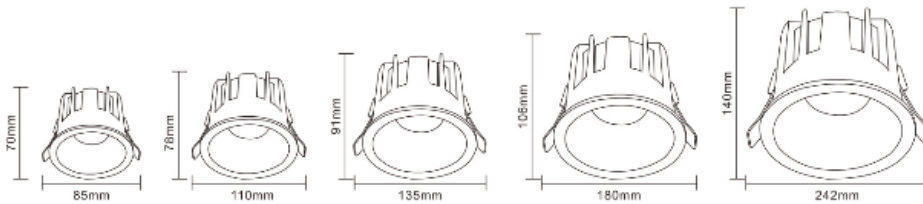

IP54 Waterproof Spot Light Series

Item No	Power	Product Size	Cut Size	Beam Angle	LED Chip
TRM-104	7W	85*70mm	75mm	24° /45° /60°	Bridgelux
TRM-105	12W	85*70mm	75mm	24° /45° /60°	Bridgelux
TRM-106	16W	110*78mm	95mm	24° /45° /60°	Bridgelux
TRM-107	20W	135*91mm	125mm	24° /45° /60°	Bridgelux
TRM-108	30W	180*106mm	155mm	24° /45° /60°	Bridgelux
TRM-109	40W	242*140mm	220mm	24° /45° /60°	Bridgelux

Reflector

CCT: 3000K 6000K