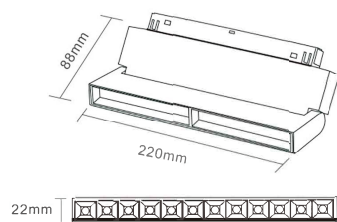

48V Magnetic Folding Light Series

Item No	Power	Product Size	Beam angle	Color	LED Chip
TRM-08	6W	L110*W22*H88mm	24°	Black/White	OSRAM
TRM-09	12W	L220*W22*H88mm	24°	Black/White	OSRAM