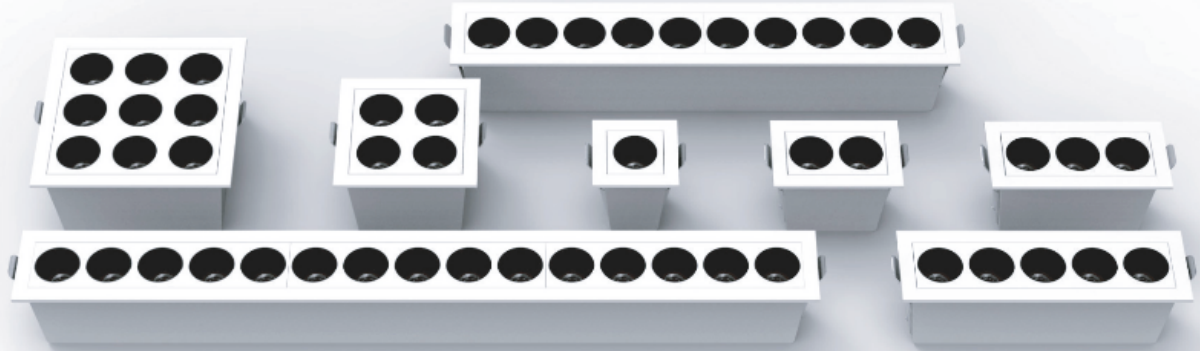

The Linear Light Series

Item No	Power	Product Size	Cut Size	Beam Angle	LED Chip
TRM-82	2W	46*46*52mm	38*38mm	15° /24° /38°	OSRAM/Sanan
TRM-83	4W	69*46*52mm	60*35mm	15° /24° /38°	OSRAM/Sanan
TRM-84	6W	96*46*52mm	88*35mm	15° /24° /38°	OSRAM/Sanan
TRM-85	8W	76*76*52mm	68*68mm	15° /24° /38°	OSRAM/Sanan
TRM-86	10W	148*46*52mm	140*35mm	15° /24° /38°	OSRAM/Sanan
TRM-87	18W	106*106*52mm	98*98mm	15° /24° /38°	OSRAM/Sanan
TRM-88	20W	280*46*52mm	270*35mm	15° /24° /38°	OSRAM/Sanan
TRM-89	30W	417*46*52mm	408*35mm	15° /24° /38°	OSRAM/Sanan

CCT: 3000K 6000K