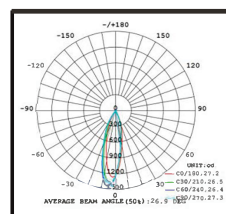

48V Magnetic Folding Light Series

Item No	Power	Product Size	Beam angle	Color	LED Chip
TRM-08	6W	L110*W22*H88mm	24°	Black/White	OSRAM
TRM-09	12W	L220*W22*H88mm	24°	Black/White	OSRAM