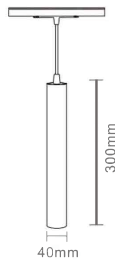

48V Magnetic Pendant Light Series

Item No	Power	Product Size	Beam angle	Color	LED Chip
TRM-13	7W	Φ60*125mm	24° / 36°	Black/White	Bridgelux
TRM-14	7W	Φ40*300mm	24° / 36°	Black/White	Bridgelux