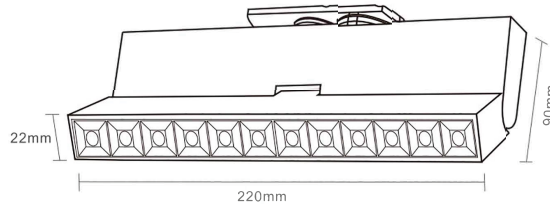

220V LED Track Light Series

Item No	Power	Product Size	Beam angle	Color	LED Chip
TRM-66	6W	L110*W22*90mm	24°	Black/White	OSRAM
TRM-67	12W	L220*W22*90mm	24°	Black/White	OSRAM

CCT: 3000K 6000K