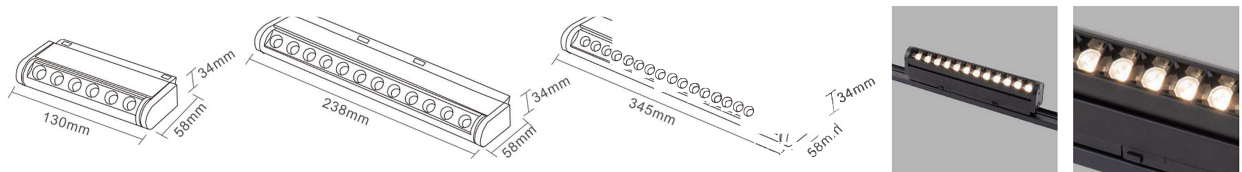

48V Magnetic Adjustable Grille Light Series

Item No	Power	Product Size	Beam angle	Color	LED Chip
TRM-21	6W	L130*W34*H58mm	24°	Black/White	OSRAM
TRM-22	12W	L238*W34*H58mm	24°	Black/White	OSRAM
TRM-23	18W	L345*W34*H58mm	24°	Black/White	OSRAM