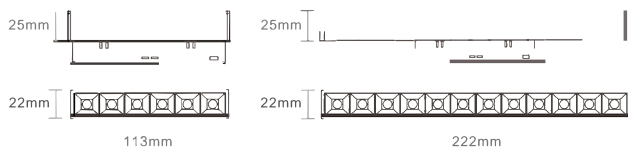

### 48V Magnetic Flood Light Series

Item No	Power	Product Size	Beam angle	Color	LED Chip
TRM-01	12W	L300*W22*H20mm	120°	Black/White	OSRAM
TRM-02	18W	L600*W22*H20mm	120°	Black/White	OSRAM
TRM-03	36W	L1200*W22*H20mm	120°	Black/White	OSRAM