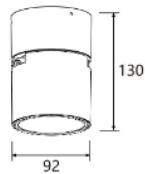

Black

White

Adjustable Folding Surface Cylinder

Item No	Power	Product Size	Beam angle	Color	LED Chip
TRM-55	10W	Φ72*108mm	15°/24°/36°/55°	Black/White	Bridgelux/Sanan
TRM-56	20W	Φ92*130mm	15°/24°/36°/55°	Black/White	Bridgelux/Sanan

CCT: 3000K

6000K