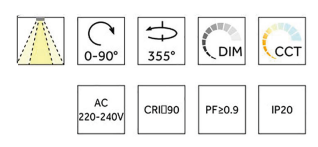

220V LED Track Light Series

Item No	Power	Product Size	Beam angle	Color	LED Chip
TRM-68	6W	L110*W22*90mm	24°	Black/White	OSRAM
TRM-69	12W	L220*W22*90mm	24°	Black/White	OSRAM

CCT: 3000K 6000K