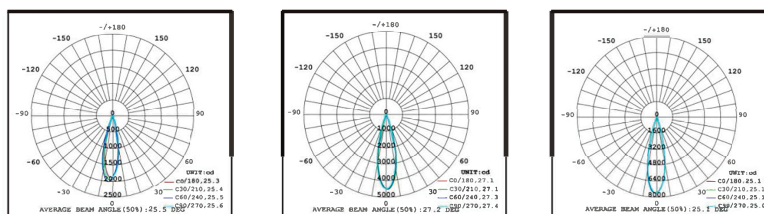

48V Magnetic Track Light Series

Item No	Power	Product Size	Beam angle	Color	LED Chip
TRM-10	7W	Φ45*100mm	24°/36°	Black/White	Bridgelux
TRM-11	12W	Φ55*120mm	24°/36°	Black/White	Bridgelux
TRM-12	20W	Φ65*140mm	24°/36°	Black/White	Bridgelux