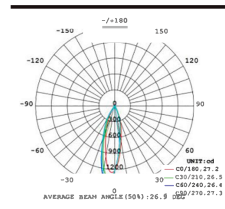

48V Magnetic Adjustable Grille Light Series

Item No	Power	Product Size	Beam angle	Color	LED Chip
TRM-06	6W	L113*W22*H55mm	24°	Black/White	OSRAM
TRM-07	12W	L226*W22*H55mm	24°	Black/White	OSRAM